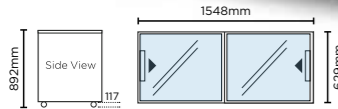

Chest Freezers

Display & Storage Chest Freezers

CF0500FTFG

Flat Glass Top 491L Chest Freezer

Part No.	Capacity	Weight
3735304	491L	101kg

	External (mm)	Internal (mm)
Height	892	663
Width	1548	1430
Depth	629	510

- Smooth sliding glass lids on aluminium top frame with integrated lock
- Lockable front castors make movement and placement easy
- 6 display baskets included
- Temperature range: -22°C to -12°C