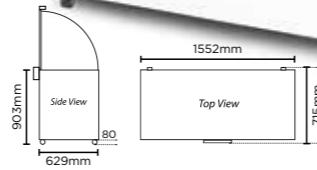

### Flat Glass Top 491L Chest Freezer

Part No.	Capacity	Weight
3735304	491L	101kg

	External (mm)	Internal (mm)
Height	892	663
Width	1548	1430
Depth	629	510

- Smooth sliding glass lids on aluminium top frame with integrated lock
- Lockable front castors make movement and placement easy
- 6 display baskets included
- Temperature range: -22°C to -12°C

### Flat Glass Top 670L Chest Freezer

Part No.	Capacity	Weight
3735305	670L	120kg

	External (mm)	Internal (mm)
Height	892	663
Width	2055	1930
Depth	629	510

- Smooth sliding glass lids on aluminium top frame with integrated lock
- Lockable front castors make movement and placement easy
- 8 display baskets included
- Temperature range: -22°C to -12°C

### Flat Top Stainless Steel 296L Chest Freezer

Part No.	Capacity	Weight
3735312	296L	65kg

	External (mm)	Internal (mm)
Height	903	682
Width	1012	890
Depth	715	510

- Ideal deep-freeze storage solution
- Easy-lift, 80mm dual-hinged stainless steel lids with integrated lock
- Lockable front castors make movement and placement easy
- 1 storage basket included
- Temperature range: -25°C to -15°C

### Flat Top Stainless Steel 492L Chest Freezer

Part No.	Capacity	Weight
3735307	492L	94kg

	External (mm)	Internal (mm)
Height	903	682
Width	1552	1430
Depth	715	510

- Ideal deep-freeze storage solution
- Easy-lift, 80mm dual-hinged stainless steel lids with integrated lock
- Lockable front castors make movement and placement easy
- 2 storage baskets included
- Temperature range: -25°C to -15°C