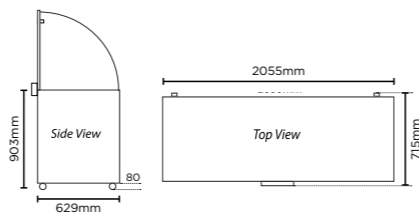

### Flat Glass Top 670L Chest Freezer

Part No.	Capacity	Weight
3735305	670L	120kg

	External (mm)	Internal (mm)
Height	892	663
Width	2055	1930
Depth	629	510

- Smooth sliding glass lids on aluminium top frame with integrated lock
- Lockable front castors make movement and placement easy
- 8 display baskets included
- Temperature range: -22°C to -12°C

### Flat Top Stainless Steel 296L Chest Freezer

Part No.	Capacity	Weight
3735312	296L	65kg

	External (mm)	Internal (mm)
Height	903	682
Width	1012	890
Depth	715	510

- Ideal deep-freeze storage solution
- Easy-lift, 80mm dual-hinged stainless steel lids with integrated lock
- Lockable front castors make movement and placement easy
- 1 storage basket included
- Temperature range: -25°C to -15°C

### Flat Top Stainless Steel 492L Chest Freezer

Part No.	Capacity	Weight
3735307	492L	94kg

	External (mm)	Internal (mm)
Height	903	682
Width	1552	1430
Depth	715	510

- Ideal deep-freeze storage solution
- Easy-lift, 80mm dual-hinged stainless steel lids with integrated lock
- Lockable front castors make movement and placement easy
- 2 storage baskets included
- Temperature range: -25°C to -15°C

### Flat Top Stainless Steel 675L Chest Freezer

Part No.	Capacity	Weight
3735306	675L	119kg

	External (mm)	Internal (mm)
Height	903	682
Width	2055	1935
Depth	715	510

- Ideal deep-freeze storage solution
- Easy-lift, 80mm dual-hinged stainless steel lids with integrated lock
- Lockable front castors make movement and placement easy
- 3 storage baskets included
- Temperature range: -25°C to -15°C