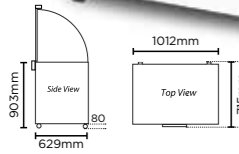

### Flat Glass Top 491L Chest Freezer

Part No.	Capacity	Weight
3735304	491L	101kg

	External (mm)	Internal (mm)
Height	892	663
Width	1548	1430
Depth	629	510

- Smooth sliding glass lids on aluminium top frame with integrated lock
- Lockable front castors make movement and placement easy
- 6 display baskets included
- Temperature range: -22°C to -12°C

### Flat Glass Top 670L Chest Freezer

Part No.	Capacity	Weight
3735305	670L	120kg

	External (mm)	Internal (mm)
Height	892	663
Width	2055	1930
Depth	629	510

- Smooth sliding glass lids on aluminium top frame with integrated lock
- Lockable front castors make movement and placement easy
- 8 display baskets included
- Temperature range: -22°C to -12°C

### Flat Top Stainless Steel 296L Chest Freezer

Part No.	Capacity	Weight
3735312	296L	65kg

	External (mm)	Internal (mm)
Height	903	682
Width	1012	890
Depth	715	510

- Ideal deep-freeze storage solution
- Easy-lift, 80mm dual-hinged stainless steel lids with integrated lock
- Lockable front castors make movement and placement easy
- 1 storage basket included
- Temperature range: -25°C to -15°C

### Flat Top Stainless Steel 675L Chest Freezer

Part No.	Capacity	Weight
3735306	675L	119kg

	External (mm)	Internal (mm)
Height	903	682
Width	2055	1935
Depth	715	510

- Ideal deep-freeze storage solution
- Easy-lift, 80mm dual-hinged stainless steel lids with integrated lock
- Lockable front castors make movement and placement easy
- 3 storage baskets included
- Temperature range: -25°C to -15°C