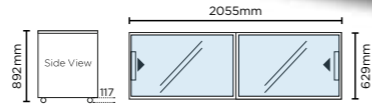

### Flat Glass Top 491L Chest Freezer

Part No.	Capacity	Weight
3735304	491L	101kg

	External (mm)	Internal (mm)
Height	892	663
Width	1548	1430
Depth	629	510

- Smooth sliding glass lids on aluminium top frame with integrated lock
- Lockable front castors make movement and placement easy
- 6 display baskets included
- Temperature range: -22°C to -12°C

### Flat Glass Top 670L Chest Freezer

Part No.	Capacity	Weight
3735305	670L	120kg

	External (mm)	Internal (mm)
Height	892	663
Width	2055	1930
Depth	629	510

- Smooth sliding glass lids on aluminium top frame with integrated lock
- Lockable front castors make movement and placement easy
- 8 display baskets included
- Temperature range: -22°C to -12°C

### Flat Top Stainless Steel 296L Chest Freezer

Part No.	Capacity	Weight
3735312	296L	65kg

	External (mm)	Internal (mm)
Height	903	682
Width	1012	890
Depth	715	510

- Ideal deep-freeze storage solution
- Easy-lift, 80mm dual-hinged stainless steel lids with integrated lock
- Lockable front castors make movement and placement easy
- 1 storage basket included
- Temperature range: -25°C to -15°C